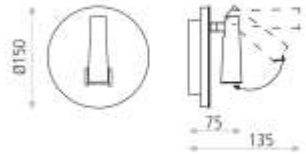

TIPO	TYPE	TYPE
Aplique	Wall Lamp	Applique
ACABADO	FINISH	FINITION
Blanco texturado	Textured White	Blanc Texturé
MATERIAL	MATERIAL	MATIÈRE
Aluminio	Aluminium	Aluminium
DETALLES	DETAILS	DÉTAILS

LÁMPARAS / LAMPS / LAMPES

	Power	Lumen	Kelvin
1:	LED 6W	750	3000
2:	LED 3W	315	3000

MEDIDAS / MEASURES / MESURES

	Length (mm)	Width (mm)	Height (mm)	Diameter (mm)	Gross Weight (Kg)	Net Weight (Kg)
Product:	75-135			150		
Box 1:	160	160	95		0,66	0,597
Box 2:						

COMPONENTES / MAIN PARTS / COMPOSANTS

1 x DRIVER EAGLERISE: ELP03SS1 2'5-4'2V 700mA

1 x DRIVER EAGLERISE:EBP006C0350SS 12-18V 350mA PF>0'45

2 x PCB 2.5W 12B2C 3014 0'1W 3000K

1 x PCB WITH SAMSUNG LED DIODE 1X3W 3000K WITH RED AND BLACK WELDED WI