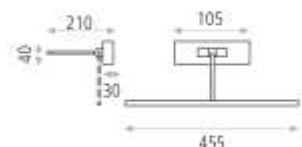

TIPO	TYPE	TYPE
Aplique	Wall Lamp	Applique
ACABADO	FINISH	FINITION
Níquel Satinado	Sat. Nickel	Nickel Satiné
MATERIAL	MATERIAL	MATIÈRE
Metal	Metal	Métal
DETALLES	DETAILS	DÉTAILS

LÁMPARAS / LAMPS / LAMPES

	Power	Lumen	Kelvin
1:	LED 6W	530	3000
2:			

MEDIDAS / MEASURES / MESURES

	Length (mm)	Width (mm)	Height (mm)	Diameter (mm)	Gross Weight (Kg)	Net Weight (Kg)
Product:	40-210	455	40-195			
Box 1:	475	205	60		0,59	0,436
Box 2:						

COMPONENTES / MAIN PARTS / COMPOSANTS

1 x DRIVER EAGLERISE: EBP006C0300S1 12-22V 300mA PF>0'5