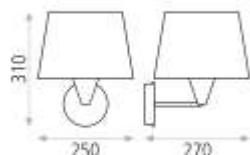

TIPO	TYPE	TYPE
Aplique	Wall Lamp	Applique
ACABADO	FINISH	FINITION
Níquel Satinado	Sat. Nickel	Nickel Satiné
MATERIAL	MATERIAL	MATIÈRE
Metal/Algodón	Metal/Cotton	Métal/Coton
DETALLES	DETAILS	DÉTAILS

LÁMPARAS / LAMPS / LAMPES

	Power	Lumen	Kelvin
1:	1xE27		
2:			

MEDIDAS / MEASURES / MESURES

	Length (mm)	Width (mm)	Height (mm)	Diameter (mm)	Gross Weight (Kg)	Net Weight (Kg)
Product:	270	250	310			
Box 1:	360	330	240		1,33	1,012
Box 2: