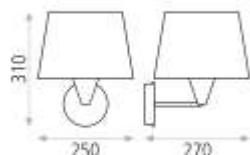

TIPO	TYPE	TYPE
Aplique	Wall Lamp	Applique
ACABADO	FINISH	FINITION
Blanco	White	Blanc
MATERIAL	MATERIAL	MATIÈRE
Metal/Algodón	Metal/Cotton	Métal/Coton
DETALLES	DETAILS	DÉTAILS

LÁMPARAS / LAMPS / LAMPES

	Power	Lumen	Kelvin
1:	1xE27		
2:			

MEDIDAS / MEASURES / MESURES

	Length (mm)	Width (mm)	Height (mm)	Diameter (mm)	Gross Weight (Kg)	Net Weight (Kg)
Product:	270	250	310			
Box 1:	360	330	240		1,33	1,012
Box 2: