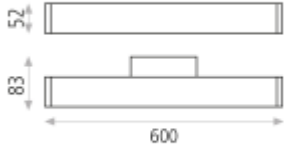

LÁMPARAS / LAMPS / LAMPES

	Power	Lumen	Kelvin
1:	LED 19W	1940	4000
2:			

MEDIDAS / MEASURES / MESURES

	Length (mm)	Width (mm)	Height (mm)	Diameter (mm)	Gross Weight (Kg)	Net Weight (Kg)
Product:	585	52	83			
Box 1:	635	135	85		1,35	1,181
Box 2:						

COMPONENTES / MAIN PARTS / COMPOSANTS

1 x DRIVER LIFUD :LF-GIR022YM0500H 25-40VDC 500mA PF>0'9

1 x PCB 19W 3B13C SANAN 3030 1W 500mA 4000K