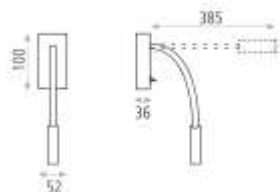

TIPO	TYPE	TYPE
Aplique	Wall Lamp	Applique
ACABADO	FINISH	FINITION
Negro Texturado	Textured Black	Noir Texturé
MATERIAL	MATERIAL	MATIÈRE
Metal	Metal	Métal
DETALLES	DETAILS	DÉTAILS