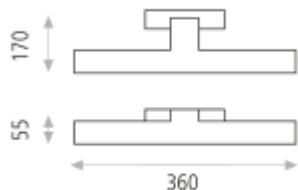

LÁMPARAS / LAMPS / LAMPES

	Power	Lumen	Kelvin
1:	LED 21W	2200	3000
2:			

MEDIDAS / MEASURES / MESURES

	Length (mm)	Width (mm)	Height (mm)	Diameter (mm)	Gross Weight (Kg)	Net Weight (Kg)
Product:	360	170	55			
Box 1:	385	185	60		0,78	0,662
Box 2:						