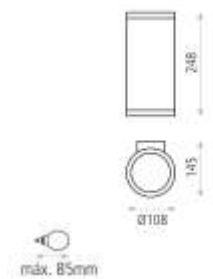

TIPO	TYPE	TYPE
Aplique	Wall Lamp	Applique
ACABADO	FINISH	FINITION
Antracita	Anthracite	Anthracite
MATERIAL	MATERIAL	MATIÈRE
Aluminio/Cristal	Aluminium/Glass	Aluminium/Verre
DETALLES	DETAILS	DÉTAILS

LÁMPARAS / LAMPS / LAMPES

	Power	Lumen	Kelvin
1:	2xLED E27		
2:			

MEDIDAS / MEASURES / MESURES

	Length (mm)	Width (mm)	Height (mm)	Diameter (mm)	Gross Weight (Kg)	Net Weight (Kg)
Product:	145	108	248	108		
Box 1:	270	110	150		1,52	1,423
Box 2: