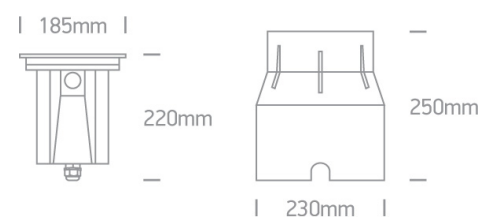

19 Wall Recessed & Inground>The COB Inground Adjustable Range

69054/W

15W COB LED inground IP67, stainless steel 316, adjustable range.

AC LED .

Complies with standard EN60598-1 and any other specific standards.

Downloads

Dimensions

Gallery

Physical Specification

Item Group

19 Wall Recessed & Inground

Family

The COB Inground Adjustable Range

Shape

Circular

Height	220mm
Diameter	185mm
Cutout Hole Diameter	230mm
Inground	Yes
Depth Required	270mm + 300mm drainage
Indoor	Yes
Outdoor	Yes
Adjustable	1 Direction
IK Rating	10

Electrical Characteristics

Colour Temperature	3000K
Lumen Output	840lm
Light Efficiency	56lm/W

CRI	80
Beam Angle	20°
Illumination Diagram	

Packing Info

Box Length	24cm
Box Width	24cm
Box Height	28,5cm
Pcs/Carton	2
Barcode	5291889057284
HS Code	9405409900