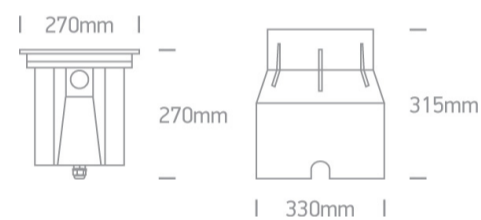

19 Wall Recessed & Inground>The COB Inground Adjustable Range

69054A/W

30W COB LED inground IP67, stainless steel 316, adjustable range.

AC LED .

Complies with standard EN60598-1 and any other specific standards.

Downloads

Dimensions

Gallery

Physical Specification

| | |
|-------------------|-----------------------------------|
| Item Group | 19 Wall Recessed & Inground |
| Family | The COB Inground Adjustable Range |
| Order Code | 69054A/W |
| Colour | Stainless Steel |
| Material | Stainless Steel 316 |
| Diffuser Material | Glass |
| Shape | Circular |

| | |
|----------------------|------------------------|
| Height | 270mm |
| Diameter | 270mm |
| Cutout Hole Diameter | 330mm |
| Inground | Yes |
| Depth Required | 330mm + 300mm drainage |
| Indoor | Yes |
| Outdoor | Yes |
| Adjustable | 1 Direction |
| IK Rating | 10 |

Packing Info

| | |
|------------|---------------|
| Box Length | 34cm |
| Box Width | 34cm |
| Box Height | 35cm |
| Pcs/Carton | 1 |
| Barcode | 5291889057291 |
| HS Code | 9405409900 |

Energy Label

Certification & Warranty