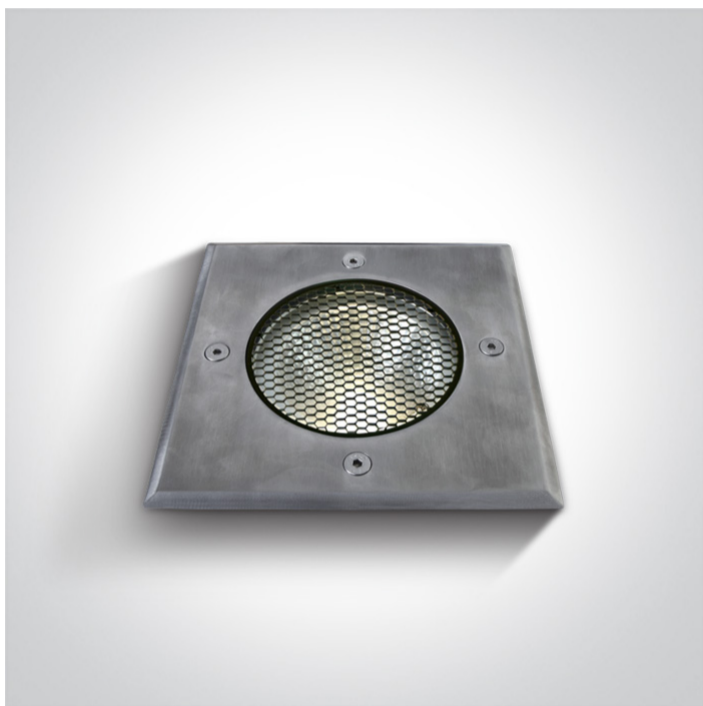

19 Wall Recessed & Inground>The COB Inground Range 10-35W

69050A/W

20W COB LED inground with removable honeycomb, IP67, stainless steel 316, for path illumination.

AC LED .

Complies with standard EN60598-1 and any other specific standards.

Downloads

Dimensions

Gallery

Physical Specification

Item Group

19 Wall Recessed & Inground

Family

The COB Inground Range 10-35W

Order Code

69050A/W

Colour

Stainless Steel

Material

Stainless Steel 316

Diffuser Material

Glass

Shape

Rectangular

Length	145mm
Width	145mm
Height	140mm
Cutout Hole Diameter	132mm
Inground	Yes
Depth Required	200mm+300mm drainage
Indoor	Yes
Outdoor	Yes
Adjustable	No
IK Rating	10

Electrical Characteristics