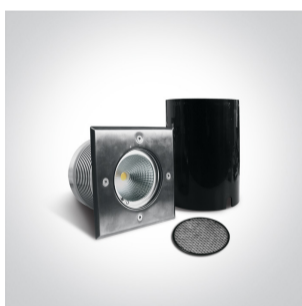

19 Wall Recessed & Inground>The COB Inground Range 10-35W

69050A/W

20W COB LED inground with removable honeycomb, IP67, stainless steel 316, for path illumination.

AC LED .

Complies with standard EN60598-1 and any other specific standards.

Downloads

Dimensions

Gallery

Physical Specification

Item Group

19 Wall Recessed & Inground

Family

The COB Inground Range 10-35W

Order Code

69050A/W

Colour

Stainless Steel

Material

Stainless Steel 316

Diffuser Material

Glass

Shape

Rectangular

Length	145mm
Width	145mm
Height	140mm
Cutout Hole Diameter	132mm
Inground	Yes
Depth Required	200mm+300mm drainage
Indoor	Yes
Outdoor	Yes
Adjustable	No
IK Rating	10

Electrical Characteristics