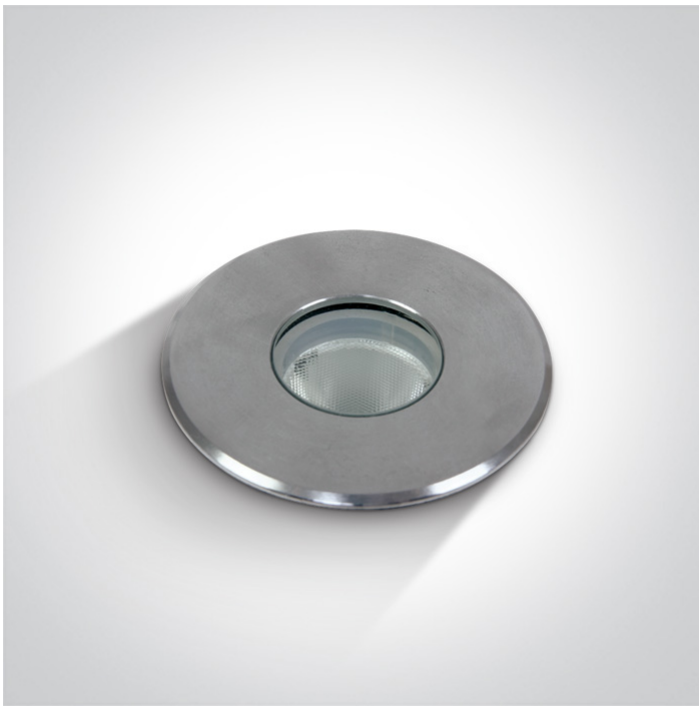

19 Wall Recessed & Inground>The COB Inground Range 2-6W

69028/W

2W COB LED inground, IP67, stainless steel 316, for path illumination.

Supplied with non-dimmable LED driver.

Complies with standard EN60598-1 and any other specific standards.

## Physical Specification

Item Group	19 Wall Recessed & Inground
Family	The COB Inground Range 2-6W
Order Code	69028/W
Colour	Stainless Steel
Material	Stainless Steel 316
Diffuser Material	Glass
Shape	Circular