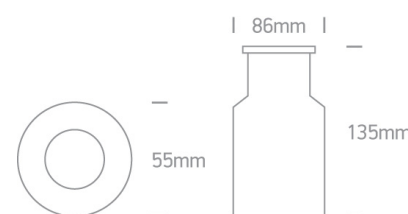

19 Wall Recessed & Inground>The COB Inground Range 2-6W

69028/W

2W COB LED inground, IP67, stainless steel 316, for path illumination.

Supplied with non-dimmable LED driver.

Complies with standard EN60598-1 and any other specific standards.

## Dimensions

## Physical Specification

Item Group	19 Wall Recessed & Inground
Family	The COB Inground Range 2-6W
Order Code	69028/W
Colour	Stainless Steel
Material	Stainless Steel 316
Diffuser Material	Glass
Shape	Circular

Height	100mm
Diameter	55mm
Cutout Hole Diameter	86mm
Inground	Yes
Depth Required	100mm+300mm drainage
Indoor	Yes
Outdoor	Yes
Adjustable	No