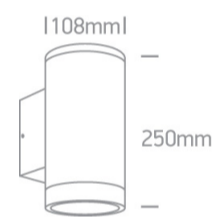

13 Wall & Ceiling>The PAR30 Outdoor Wall Lights

67400E/W

2xPAR30, E27 Wall outdoor cylinder, IP65.

Complies with standard EN60598-1 and any other specific standards.

Downloads

Dimensions

Physical Specification

Item Group	13 Wall & Ceiling
Family	The PAR30 Outdoor Wall Lights
Order Code	67400E/W
Colour	White
Material	Die Cast
Diffuser Material	Glass
Shape	Circular
Height	250mm
Diameter	108mm
Surface Wall	Yes
Indoor	Yes
Outdoor	Yes

Box Width	11,5cm
-----------	--------

Box Height	27cm
------------	------

Pcs/Carton	6
------------	---

Barcode	5291889058021
---------	---------------

HS Code	9405409900
---------	------------

Certification & Warranty