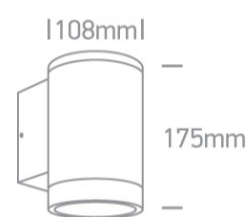

13 Wall & Ceiling>The PAR30 Outdoor Wall Lights

67400D/W

PAR30, E27 Wall outdoor cylinder, IP65.

Complies with standard EN60598-1 and any other specific standards.

Downloads

Dimensions

Physical Specification

Item Group	13 Wall & Ceiling
Family	The PAR30 Outdoor Wall Lights
Order Code	67400D/W
Colour	White
Material	Die Cast
Diffuser Material	Glass
Shape	Circular
Height	175mm
Diameter	108mm
Surface Wall	Yes
Indoor	Yes
Outdoor	Yes

Illumination Data

Illumination Diagram	
----------------------	---------------------------------------------------------------------------------------

Packing Info

Box Length	15cm
------------	------

Box Width	11,5cm
-----------	--------

Box Height	19,5cm
------------	--------

Pcs/Carton	6
------------	---

Barcode	5291889058076
---------	---------------

HS Code	9405409900
---------	------------

Certification & Warranty

Warranty

3 Years

Weee Directive