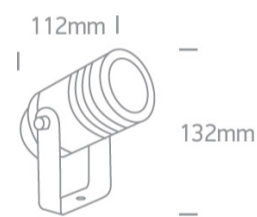

20 Garden & Underwater > GU10 Garden Spots

67198G/B

35W garden spot, MR16, GU10, IP65, supplied with spike, for garden illumination.

Complies with standard EN60598-1 and any other specific standards.

Downloads

Dimensions

Gallery

Physical Specification

Item Group	20 Garden & Underwater
Family	GU10 Garden Spots
Order Code	67198G/B
Colour	Black
Material	Aluminium
Shape	Circular
Height	112mm

Diameter	132mm
Surface Ceiling	Yes
Surface Wall	Yes
Surface Floor/Ground	Yes
Outdoor	Yes
Adjustable	1 Direction

Electrical Characteristics

Gear	No
Fitting + Driver	
Input Voltage	220-240V
50 Hz	Yes
60 Hz	Yes
Safety Class	
Power(Watts)	35W
IP Rating	IP65
Light Source	Replaceable lamp
Number of Lamps	1
Dimmable	No
Cable Length	150cm
F Mark	