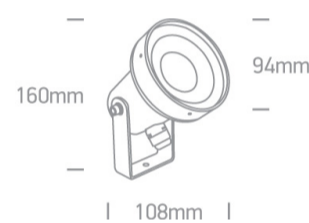

20 Garden & Underwater>The GU10 Garden Round Spots Die cast

67196BG/AN

35W GU10 garden spot, IP65, supplied with spike, for garden illumination.

Complies with standard EN60598-1 and any other specific standards.

Downloads

Dimensions

Gallery

Physical Specification

Item Group	20 Garden & Underwater
Family	The GU10 Garden Round Spots Die cast
Order Code	67196BG/AN
Colour	Anthracite
Material	Die Cast
Diffuser Material	Glass
Shape	Circular

Height	125mm
Diameter	75mm
Surface Ceiling	Yes
Surface Wall	Yes
Surface Floor/Ground	Yes
Outdoor	Yes
Adjustable	1 Direction

Electrical Characteristics

Gear	No
------	----

Fitting + Driver

Input Voltage	220-240V
50 Hz	Yes
60 Hz	Yes
Safety Class	
Power(Watts)	35W
IP Rating	IP65
Light Source	Replaceable lamp
Lamp Holder	GU10
Number of Lamps	1
Dimmable	N/A
Cable Length	150cm
F Mark	

Illumination Data

Illumination Diagram	
----------------------	---

Packing Info

Box Length	14,5cm
------------	--------

Box Width	11cm
Box Height	25cm
Box Weight	0,8Kg
Pcs/Carton	6
Barcode	5291889040835
HS Code	9405409900