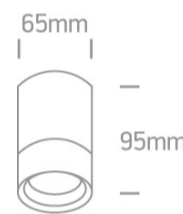

## 67130C/BR

35W MR16 GU10 Die Cast, GU10 Outdoor Cylinders.

Complies with standard EN60598-1 and any other specific standards

### Dimensions

### Physical Specification

|                 |                                 |
|-----------------|---------------------------------|
| Item Group      | 13 Wall & Ceiling               |
| Family          | GU10 Outdoor Cylinders Die cast |
| Order Code      | 67130C/BR                       |
| Colour          | Rust Brown                      |
| Material        | Die Cast                        |
| Shape           | Circular                        |
| Height          | 65                              |
| Diameter        | 95                              |
| Surface Ceiling | Yes                             |
| Indoor          | Yes                             |
| Outdoor         | Yes                             |
| Adjustable      | No                              |