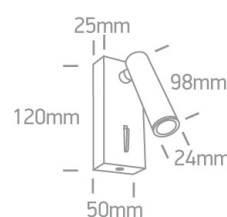

## 65746/W/W

3W COB LED bedside adjustable fitting, ideal for room hotel installation, IP20.

Complete with driver.

Complies with standard EN60598-1 and any other specific standards.

### Dimensions

### Physical Specification

Item Group	14 Wall & Ceiling LED
Family	Reading Spots
Order Code	65746/W/W
Colour	White
Material	Aluminium
Shape	Rectangular
Length	50mm
Width	25mm
Height	120mm
Surface Wall	Yes
Indoor	Yes
Adjustable	2 Directions