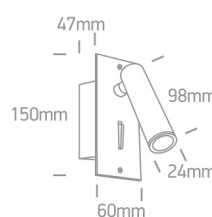

14 Wall & Ceiling LED>Reading Spots

65746R/W/W

3W COB LED bedside recessed adjustable fitting, ideal for room hotel installation, IP20.

Complete with driver.

Complies with standard EN60598-1 and any other specific standards.

Downloads

Dimensions

Physical Specification

Item Group	14 Wall & Ceiling LED
Family	Reading Spots
Order Code	65746R/W/W
Colour	White
Material	Aluminium
Shape	Rectangular
Length	60mm
Width	47mm
Height	150mm
Cutout Hole Width	115mm
Cutout Hole Length	50mm
Recessed wall	Yes

Depth Required	50mm
Indoor	Yes
Adjustable	2 Directions

Electrical Characteristics

Gear	Built In
Fitting + Driver	
Input Voltage	100-240V
50 Hz	Yes
60 Hz	Yes
Safety Class	
Power(Watts)	3W
IP Rating	IP20
Light Source	LED built in
Dimmable	No
F Mark	

Fitting	
Input Type	Constant Current
Input Current	700mA
Voltage	4V
Safety Class	
Power(Watts)	2,8W
IP Rating	IP20
Light Source	LED built in
LED Type	COB
LED Brand	Samsung

Gear	
Gear Type	Led Driver

Input Voltage	100-240V
50 Hz	Yes
60 Hz	Yes
Power(Watts)	1,75-2,8W
Power Factor	0,5
Constant Current	Yes
700mA	2,5-4v
IP Rating	IP20
Safety Class	
Dimmable	No
Brand	Eagrese