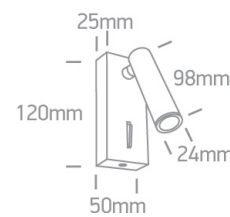

14 Wall & Ceiling LED>Reading Spots

65746/C/W

3W COB LED bedside adjustable fitting , ideal for room hotel installation, IP20.

Complete with driver.

Complies with standard EN60598-1 and any other specific standards.

Downloads

Dimensions

Physical Specification

Item Group	14 Wall & Ceiling LED
Family	Reading Spots
Order Code	65746/C/W
Colour	Chrome
Material	Aluminium
Shape	Rectangular
Length	50mm
Width	25mm
Height	120mm
Surface Wall	Yes
Indoor	Yes
Adjustable	2 Directions