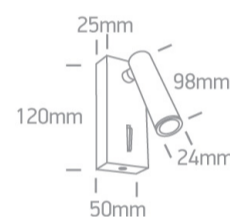

14 Wall & Ceiling LED>Reading Spots

65746/B/W

3W COB LED bedside adjustable fitting , ideal for room hotel installation, IP20.

Complete with driver.

Complies with standard EN60598-1 and any other specific standards.

Downloads

Dimensions

Physical Specification

Item Group	14 Wall & Ceiling LED
Family	Reading Spots
Order Code	65746/B/W
Colour	Black
Material	Aluminium
Shape	Rectangular
Length	50mm
Width	25mm
Height	120mm
Surface Wall	Yes
Indoor	Yes
Adjustable	2 Directions