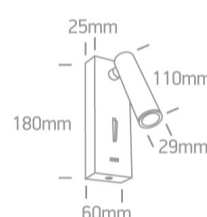

## 65746A/W/W

3W COB LED bedside adjustable fitting with USB charging socket and switch, ideal for room hotel installation, IP20.

Complete with driver.

Complies with standard EN60598-1 and any other specific standards.

### Dimensions

### Physical Specification

Item Group	14 Wall & Ceiling LED
Family	Reading Spots
Order Code	65746A/W/W
Colour	White
Material	Aluminium
Shape	Rectangular
Length	60mm
Width	25mm
Height	180mm
Surface Wall	Yes
Indoor	Yes
Adjustable	2 Directions