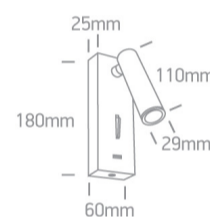

## 65746A/B/W

3W COB LED bedside adjustable fitting with USB charging socket and switch, ideal for room hotel installation, IP20.

Complete with driver.

Complies with standard EN60598-1 and any other specific standards.

### Dimensions

### Physical Specification

Item Group	14 Wall & Ceiling LED
Family	Reading Spots
Order Code	65746A/B/W
Colour	Black
Material	Aluminium
Shape	Rectangular
Length	60mm
Width	25mm
Height	180mm
Surface Wall	Yes
Indoor	Yes
Adjustable	2 Directions