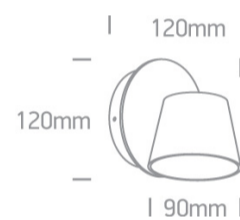

18 Decorative>Hotel Reading Spots

65740/W/W

6W Hotel reading spot .

Complete with driver .

Complies with standard EN60598-1 and any other specific standards.

Downloads

Dimensions

Physical Specification

Item Group	18 Decorative
Family	Hotel Reading Spots
Order Code	65740/W/W
Colour	White
Material	Aluminium
Shape	Circular
Height	120mm
Diameter	120mm
Surface Wall	Yes
Indoor	Yes
Adjustable	1 Direction

Gear