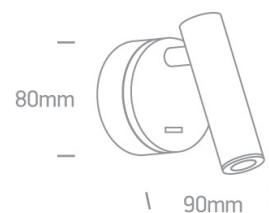

14 Wall & Ceiling LED>Reading Spots

65738/W/W

3W COB LED bedside adjustable fitting ideal for room hotel installation, IP20.

Complete with driver.

Complies with standard EN60598-1 and any other specific standards.

Downloads

Dimensions

Physical Specification

Item Group	14 Wall & Ceiling LED
Family	Reading Spots
Order Code	65738/W/W
Colour	White
Material	Aluminium
Shape	Circular
Height	90mm
Diameter	60mm
Surface Wall	Yes
Indoor	Yes
Adjustable	2 Directions

Gear		Built In	
Fitting + Driver			
Input Voltage		100-240V	
50 Hz		Yes	
60 Hz		Yes	
Safety Class			
Power(Watts)		3W	
IP Rating		IP20	
Light Source		LED built in	
Dimmable		No	
F Mark			

Fitting			
Input Type		Constant Current	
Input Current		700mA	
Voltage		4V	
Safety Class			
Power(Watts)		2,8W	
IP Rating		IP20	
Light Source		LED built in	
LED Type		COB	
LED Brand		Lumileds	

Illumination Data

Colour Temperature	3000K
Lumen Output	160lm
Light Efficiency	53,33lm/W
CRI	85
Beam Angle	36°
Illumination Diagram	

Packing Info

Box Length	11,5cm
Box Width	10,5cm
Box Height	13cm
Box Weight	0,43Kg
Pcs/Carton	24
Barcode	5291889049791
HS Code	9405409900