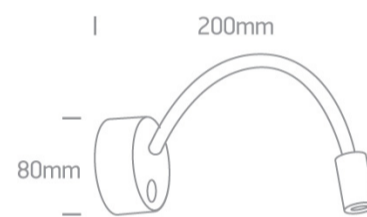

## 65738A/W/W

3W COB LED bedside adjustable fitting ideal for room hotel installation, IP20.

Complete with driver.

Complies with standard EN60598-1 and any other specific standards.

### Dimensions

### Physical Specification

Item Group	14 Wall & Ceiling LED
Family	Reading Spots
Order Code	65738A/W/W
Colour	White
Material	Aluminium
Shape	Circular
Height	200mm
Diameter	80mm
Surface Wall	Yes
Indoor	Yes
Adjustable	2 Directions