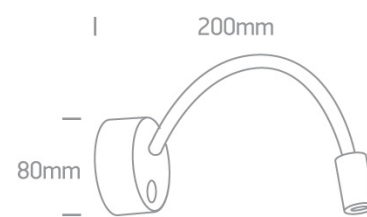

14 Wall & Ceiling LED>Reading Spots

65738A/B/W

3W COB LED bedside adjustable fitting ideal for room hotel installation, IP20.

Complete with driver.

Complies with standard EN60598-1 and any other specific standards.

Downloads

Dimensions

Physical Specification

Item Group	14 Wall & Ceiling LED
Family	Reading Spots
Order Code	65738A/B/W
Colour	Black
Material	Aluminium
Shape	Circular
Height	200mm
Diameter	80mm
Surface Wall	Yes
Indoor	Yes
Adjustable	2 Directions

Gear		Built In	
Fitting + Driver			
Input Voltage		100-240V	
50 Hz		Yes	
60 Hz		Yes	
Safety Class			
Power(Watts)		3W	
IP Rating		IP20	
Light Source		LED built in	
Dimmable		No	
F Mark			

Fitting			
Input Type		Constant Current	
Input Current		700mA	
Voltage		4V	
Safety Class			
Power(Watts)		2,8W	
IP Rating		IP20	
Light Source		LED built in	
LED Type		COB	
LED Brand		Lumileds	

Illumination Data

Colour Temperature	3000K
Lumen Output	160lm
Light Efficiency	53,33lm/W
CRI	85
Beam Angle	36°
Illumination Diagram	

Packing Info

Box Length	18,5cm
Box Width	18,5cm
Box Height	8,5cm
Box Weight	0,46Kg
Pcs/Carton	24
Barcode	5291889055280
HS Code	9405409900