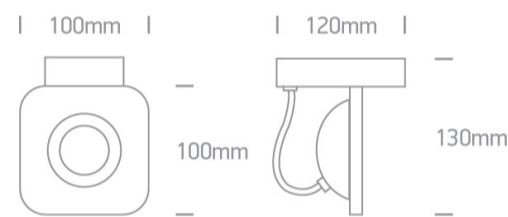

14 Wall & Ceiling LED>The COB Adjustable Decorative Spot

65107/W/W

7W COB LED adjustable ceiling downlight, ideal for residential and commercial illumination.

Complete with non-dimmable LED driver.

Complies with standard EN60598-1 and any other specific standards.

Downloads

Dimensions

Gallery

Physical Specification

Item Group	14 Wall & Ceiling LED
Family	The COB Adjustable Decorative Spot
Order Code	65107/W/W
Colour	White
Material	Aluminium
Shape	Rectangular
Length	100mm

Width	120mm
Height	130mm
Surface Ceiling	Yes
Surface Wall	Yes
Indoor	Yes
Adjustable	2 Directions

Electrical Characteristics

Gear	Built In
Fitting + Driver	
Input Voltage	100-240V
50 Hz	Yes
60 Hz	Yes
Safety Class	
Power(Watts)	7W
IP Rating	IP20
Light Source	LED built in
Dimmable	No
F Mark	

Illumination Data

Colour Temperature	3000K
Lumen Output	594lm
Light Efficiency	84,85lm/W
CRI	80
Beam Angle	35°
Illumination Diagram	

Packing Info

Box Length	12,5cm
Box Width	13,5cm
Box Height	10,5cm
Box Weight	0,55Kg
Pcs/Carton	12
Barcode	5291889036395