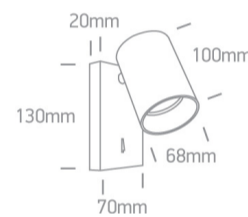

18 Decorative>The Retro GU10 Spots

65105NA/B

10W Retro surface wall decorative MR16 GU10 Spot.

Complies with standard EN60598-1 and any other specific standards.

Downloads

Dimensions

Physical Specification

Item Group	18 Decorative
Family	The Retro GU10 Spots
Order Code	65105NA/B
Colour	Black
Material	Aluminium
Shape	Rectangular
Length	130mm
Width	70mm
Height	20mm
Surface Wall	Yes
Indoor	Yes
Adjustable	2 Directions

Illumination Data

Illumination Diagram

Dark Light

Yes

Packing Info

Box Length

15cm

Box Width

13cm

Box Height

8,5cm

Pcs/Carton

24

Barcode

5291889055600

HS Code