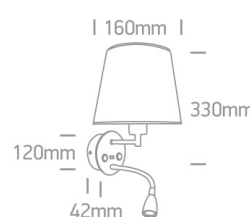

18 Decorative>The Hotel Range Metal

61080/C/W

E27 Wall Hotel Range fitting with White fabric shade and 3W LED, IP20.

Complete with 700mA driver

Complies with standard EN60598-1 and any other specific standards.

Downloads

Dimensions

Physical Specification

Item Group	18 Decorative
Family	The Hotel Range Metal
Order Code	61080/C/W
Colour	Chrome
Material	Metal
Diffuser Material	Fabric
Shape	Circular
Height	330mm
Diameter	160mm
Surface Wall	Yes
Indoor	Yes
Adjustable	2 Directions

Power(Watts)	2,1-4,2W
Power Factor	0,5
Constant Current	Yes
700mA	3-6V
IP Rating	IP20
Safety Class	
Dimmable	No
Housing Material	Plastic
Output Terminal	Cable
Brand	Waiberlon
Protection	0

Illumination Data