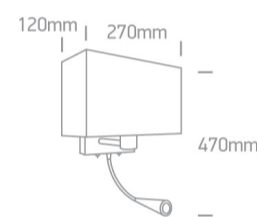

18 Decorative>The Hotel Range Metal

61074/C/W

40W E27 decorative wall bedside lamp with adjustable 3W LED and 2 ON/OFF switches, IP20 .

Complies with standard EN60598-1 and any other specific standards.

Downloads

Dimensions

Physical Specification

| | |
|-------------------|-----------------------|
| Item Group | 18 Decorative |
| Family | The Hotel Range Metal |
| Order Code | 61074/C/W |
| Colour | Chrome |
| Material | Metal |
| Diffuser Material | Fabric |
| Shape | Rectangular |
| Length | 270mm |
| Height | 470mm |
| Surface Wall | Yes |
| Indoor | Yes |
| Adjustable | 2 Directions |