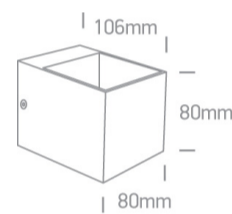

13 Wall & Ceiling>G9 Decorative Wall Lights Aluminium

6030/W

30W G9 Aluminium Mirror Reflector Decorative Wall Lights.

Complies with standard EN60598-1 and any other specific standards.

Downloads

Dimensions

Physical Specification

Item Group	13 Wall & Ceiling
Family	G9 Decorative Wall Lights Aluminium
Order Code	6030/W
Colour	White
Material	Aluminium
Shape	Circular
Surface Wall	Yes
Indoor	Yes
Adjustable	No