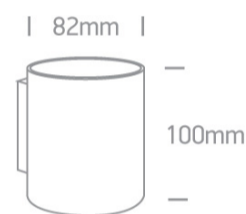

13 Wall & Ceiling>G9 Decorative Wall Lights Aluminium

**6017/W**

30W G9 Aluminium Decorative Wall Lights.

Complies with standard EN60598-1 and any other specific standards.

Downloads

Dimensions

Physical Specification

Item Group	13 Wall & Ceiling
Family	G9 Decorative Wall Lights Aluminium
Order Code	6017/W
Colour	White
Material	Aluminium
Shape	Circular
Surface Wall	Yes
Indoor	Yes
Adjustable	No

Electrical Characteristics