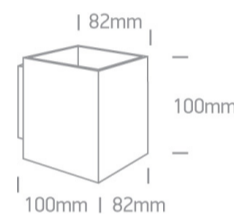

13 Wall & Ceiling>G9 Decorative Wall Lights Aluminium

6017A/W

30W G9 Aluminium Decorative Wall Lights.

Complies with standard EN60598-1 and any other specific standards.

Downloads

Dimensions

Physical Specification

Item Group	13 Wall & Ceiling
Family	G9 Decorative Wall Lights Aluminium
Order Code	6017A/W
Colour	White
Material	Aluminium
Shape	Circular
Surface Wall	Yes
Indoor	Yes
Adjustable	No

Electrical Characteristics