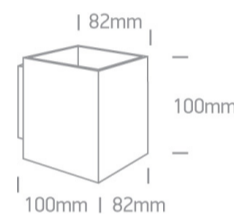

## 6017A/B

30W G9 Aluminium Decorative Wall Lights.

Complies with standard EN60598-1 and any other specific standards.

Downloads

Dimensions

Physical Specification

Item Group	13 Wall & Ceiling
Family	G9 Decorative Wall Lights Aluminium
Order Code	6017A/B
Colour	Black
Material	Aluminium
Shape	Circular
Surface Wall	Yes
Indoor	Yes
Adjustable	No