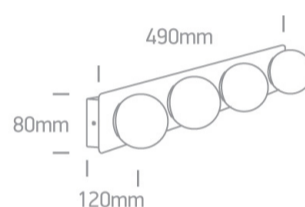

16 Bathroom & Mirror>The Mirror G9 Decorative Globes Metal + glass

60107D/C

4x28W Mirror G9 Decorative Globes, IP44.

Complies with standard EN60598-1 and any other specific standards.

Downloads

Dimensions

Physical Specification

Item Group	16 Bathroom & Mirror
Family	The Mirror G9 Decorative Globes Metal + glass
Order Code	60107D/C
Colour	Chrome
Material	Metal
Diffuser Material	Glass
Shape	Rectangular
Length	490mm
Width	120mm
Height	80mm
Surface Wall	Yes
Indoor	Yes

N/A

F Mark

Illumination Data

Illumination Diagram

Packing Info

Box Length

50cm

Box Width