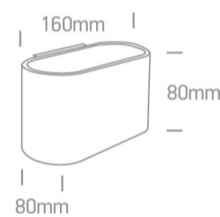

13 Wall & Ceiling>G9 Decorative Wall Lights Aluminium

60056/W

30W G9 Decorative Wall Lights

Complies with standard EN60598-1 and any other specific standards.

Downloads

Dimensions

Physical Specification

Item Group	13 Wall & Ceiling
Family	G9 Decorative Wall Lights Aluminium
Order Code	60056/W
Colour	White
Material	Aluminium
Shape	Circular
Surface Wall	Yes
Indoor	Yes
Adjustable	No