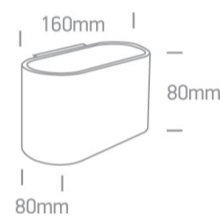

13 Wall & Ceiling>G9 Decorative Wall Lights Aluminium

60056/B

30W G9 Decorative Wall Lights

Complies with standard EN60598-1 and any other specific standards.

Downloads

Dimensions

Physical Specification

Item Group	13 Wall & Ceiling
Family	G9 Decorative Wall Lights Aluminium
Order Code	60056/B
Colour	Black
Material	Aluminium
Shape	Circular
Surface Wall	Yes
Indoor	Yes
Adjustable	No