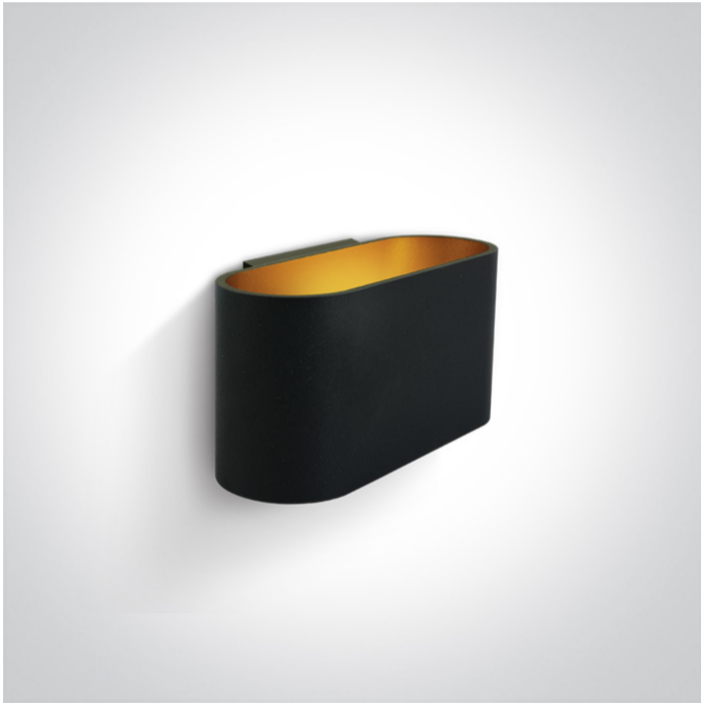

13 Wall & Ceiling>G9 Decorative Wall Lights Aluminium

60056/B

30W G9 Decorative Wall Lights

Complies with standard EN60598-1 and any other specific standards.

Downloads

Dimensions

Physical Specification

Item Group	13 Wall & Ceiling
Family	G9 Decorative Wall Lights Aluminium
Order Code	60056/B
Colour	Black
Material	Aluminium
Shape	Circular
Surface Wall	Yes
Indoor	Yes
Adjustable	No