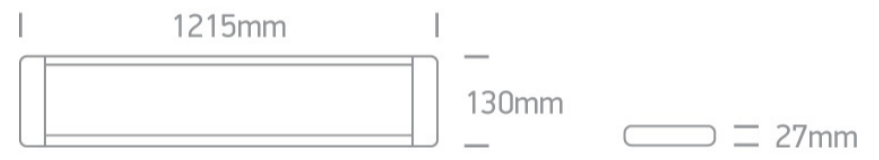

12 Office & Kitchen>The LED Linear Range

38248M/W/C

48W LED fitting ideal for office installation, IP20.

Supplied with non-dimmable LED driver.

Complies with standard EN60598-1 and any other specific standards.

Downloads

Dimensions

Accessories

050090

Physical Specification

Item Group	12 Office & Kitchen
Family	The LED Linear Range
Order Code	38248M/W/C
Colour	White
Material	Aluminium + Plastic
Shape	Rectangular

Length	1215mm
Width	130mm
Height	27mm
Surface Ceiling	Yes
Indoor	Yes