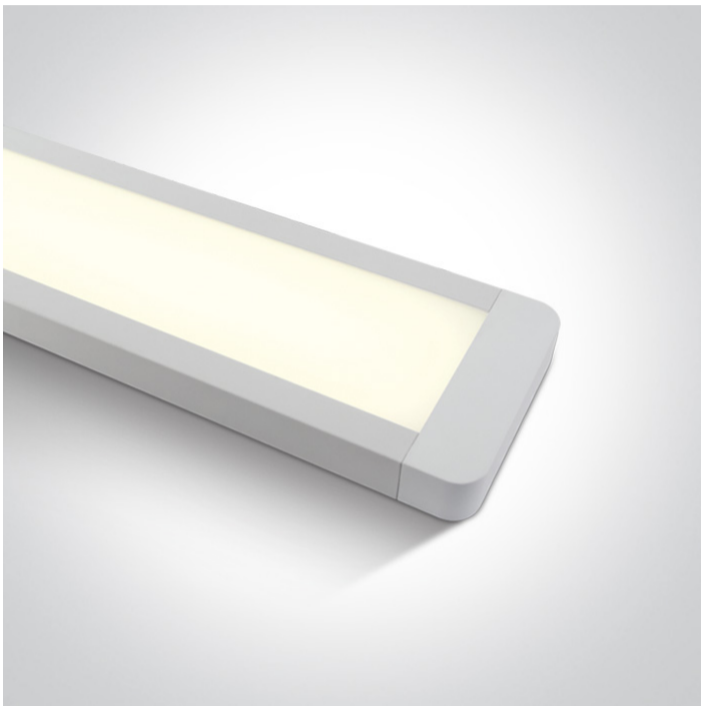

12 Office & Kitchen>The LED Linear Range

38225M/W/W

25W LED fitting ideal for office installation, IP20.

Supplied with non-dimmable LED driver.

Complies with standard EN60598-1 and any other specific standards.

Downloads

Dimensions

Accessories

050090

Physical Specification

Item Group	12 Office & Kitchen
Family	The LED Linear Range
Order Code	38225M/W/W
Colour	White
Material	Aluminium + Plastic
Shape	Rectangular

Length	615mm
Width	130mm
Height	27mm
Surface Ceiling	Yes
Indoor	Yes