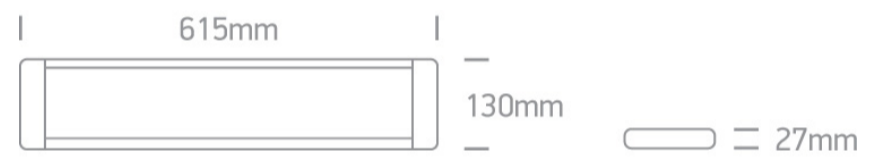

12 Office & Kitchen>The LED Linear Range

38225M/W/W

25W LED fitting ideal for office installation, IP20.

Supplied with non-dimmable LED driver.

Complies with standard EN60598-1 and any other specific standards.

Downloads

Dimensions

Accessories

050090

Physical Specification

Item Group	12 Office & Kitchen
Family	The LED Linear Range
Order Code	38225M/W/W
Colour	White
Material	Aluminium + Plastic
Shape	Rectangular

Length	615mm
Width	130mm
Height	27mm
Surface Ceiling	Yes
Indoor	Yes