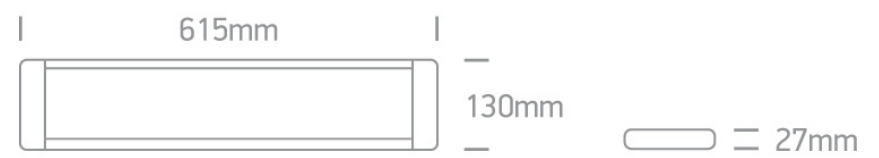

12 Office & Kitchen>The LED Linear Range

38225M/W/C

25W LED fitting ideal for office installation, IP20.

Supplied with non-dimmable LED driver.

Complies with standard EN60598-1 and any other specific standards.

Downloads

Dimensions

Accessories

050090

Physical Specification

Item Group

12 Office & Kitchen

Family

The LED Linear Range

Order Code

38225M/W/C

Colour

White

Material

Aluminium + Plastic

Shape

Rectangular

Length	615mm
Width	130mm
Height	27mm
Surface Ceiling	Yes
Indoor	Yes

Electrical Characteristics

Gear	Built In
Fitting + Driver	
Input Voltage	220-240V
50 Hz	Yes
60 Hz	Yes
Safety Class	
Power(Watts)	25W
IP Rating	IP20
Light Source	LED built in
Dimmable	No
F Mark	