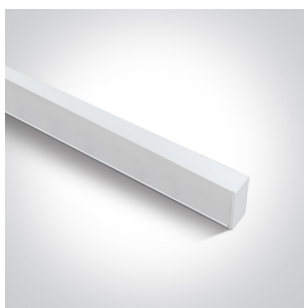

Related items

38150E/W

Physical Specification

Item Group	12 Office & Kitchen
Family	LED Linear Profiles
Order Code	38150BU/W/C
Colour	White
Material	Aluminium
Shape	Rectangular
Length	1300mm
Width	70mm
Height	35mm
Suspended Ceiling	Yes
Indoor	Yes
Adjustable	No

Electrical Characteristics

Gear	Built In
Fitting + Driver	
Input Voltage	220-240V
50 Hz	Yes
60 Hz	Yes
Safety Class	
Power(Watts)	40W/20W
IP Rating	IP20
Light Source	LED built in