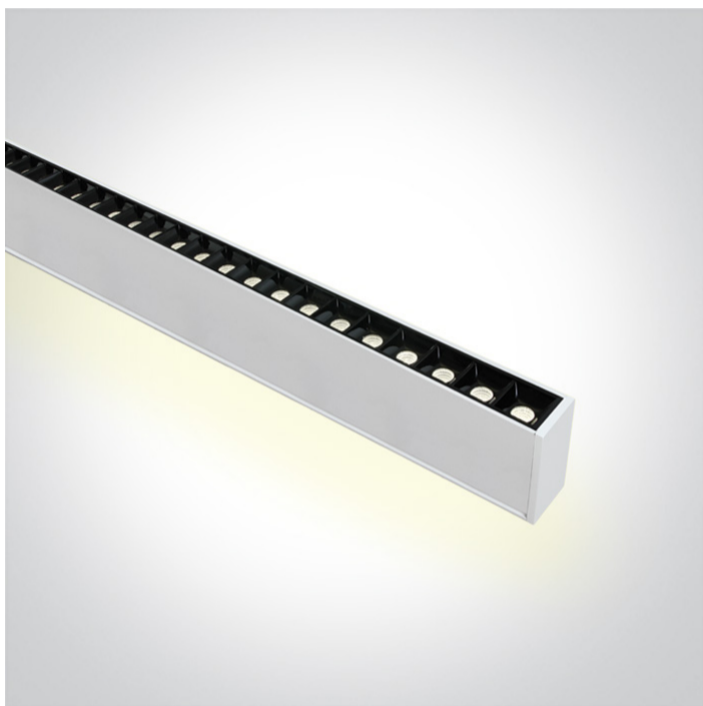

12 Office & Kitchen > LED Linear Profiles

38150BU/W/C

40W UGR17 Linear system with 48 LED spots and 20W uplight for suspended installation, ideal for offices.

Complete with 1000mA + 500mA drivers

Complies with standard EN60598-1 and any other specific standards.

Downloads

Dimensions

Gallery

Accessories

050170

050170C/W

Related items

38150E/W

Physical Specification

Item Group	12 Office & Kitchen
Family	LED Linear Profiles
Order Code	38150BU/W/C
Colour	White
Material	Aluminium
Shape	Rectangular
Length	1300mm
Width	70mm
Height	35mm
Suspended Ceiling	Yes
Indoor	Yes
Adjustable	No