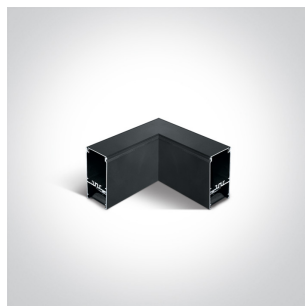

12 Office & Kitchen > LED Linear Profiles

38150B/B/C

40W UGR17 Linear system with with 48 LED spots for surface or suspended installation, ideal for offices.

Complete with 1000mA driver

Complies with standard EN60598-1 and any other specific standards.

Downloads

Dimensions

Gallery

Accessories

050170C/B