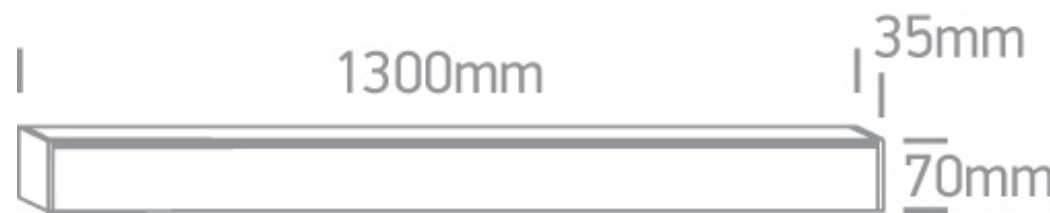

Downloads

Dimensions