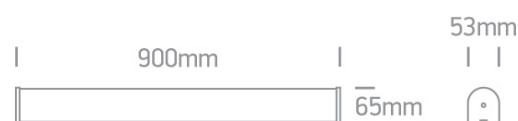

16 Bathroom & Mirror>The Mirror LED Round Aluminium + PC

38120C/C

20W LED fitting ideal for installation above the bathroom mirror, IP44.

Supplied with non-dimmable LED driver.

Complies with standard EN60598-1 and any other specific standards.

Downloads

Dimensions

Gallery

Physical Specification

Item Group	16 Bathroom & Mirror
Family	The Mirror LED Round Aluminium + PC
Order Code	38120C/C
Colour	Chrome
Material	Aluminium
Diffuser Material	PC
Shape	Rectangular

Length	600mm
Width	65mm
Height	53mm
Surface Wall	Yes
Indoor	Yes

Electrical Characteristics

Gear	Built In
Fitting + Driver	
Input Voltage	220-240V
50 Hz	Yes
60 Hz	Yes
Safety Class	
Power(Watts)	20W
IP Rating	IP44
Light Source	LED built in
Dimmable	No
F Mark	

Illumination Data

Colour Temperature	3000K
Lumen Output	1700lm
Light Efficiency	85lm/W
CRI	80
Illumination Diagram	

Packing Info

Box Length	92cm
Box Width	6cm
Box Height	7,5cm
Box Weight	0,9kg
Pcs/Carton	10
Barcode	5291889046257
HS Code	9405409900