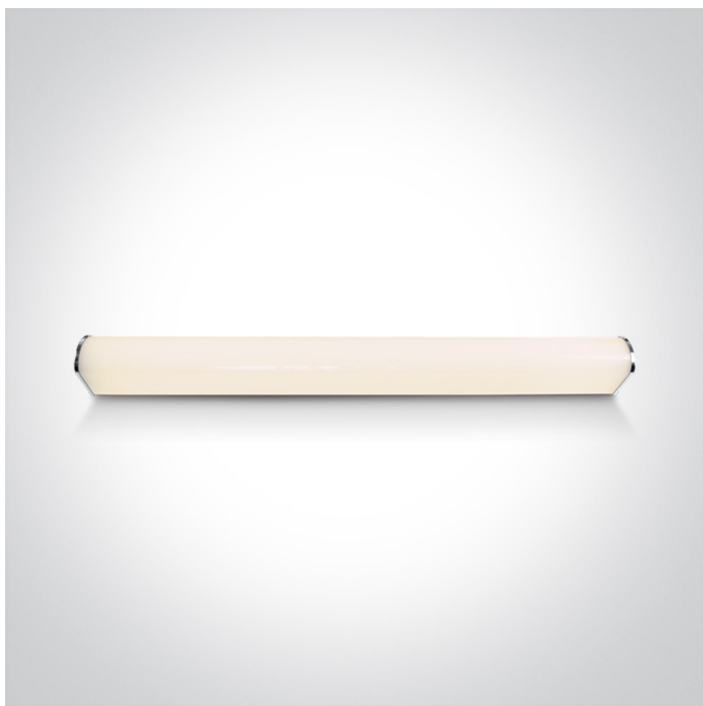

16 Bathroom & Mirror>The Mirror LED Round Aluminium + PC

38120C/C

20W LED fitting ideal for installation above the bathroom mirror, IP44.

Supplied with non-dimmable LED driver.

Complies with standard EN60598-1 and any other specific standards.

Downloads

Dimensions

Gallery

Physical Specification

Item Group	16 Bathroom & Mirror
Family	The Mirror LED Round Aluminium + PC
Order Code	38120C/C
Colour	Chrome
Material	Aluminium
Diffuser Material	PC
Shape	Rectangular

Length	600mm
Width	65mm
Height	53mm
Surface Wall	Yes
Indoor	Yes

Electrical Characteristics

Gear	Built In
Fitting + Driver	
Input Voltage	220-240V
50 Hz	Yes
60 Hz	Yes
Safety Class	
Power(Watts)	20W
IP Rating	IP44
Light Source	LED built in
Dimmable	No
F Mark	