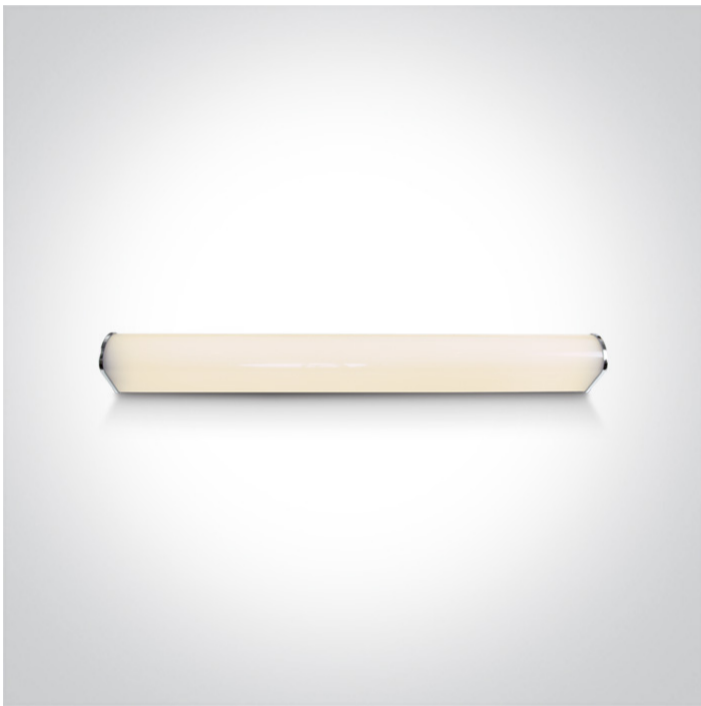

16 Bathroom & Mirror>The Mirror LED Round Aluminium + PC

38115C/W

15W LED fitting ideal for installation above the bathroom mirror, IP44.

Supplied with non-dimmable LED driver.

Complies with standard EN60598-1 and any other specific standards.

Downloads

Dimensions

Gallery

Physical Specification

Item Group	16 Bathroom & Mirror
Family	The Mirror LED Round Aluminium + PC
Order Code	38115C/W
Colour	Chrome
Material	Aluminium
Diffuser Material	PC
Shape	Rectangular

Length	600mm
Width	65mm
Height	53mm
Surface Wall	Yes
Indoor	Yes

Electrical Characteristics

Gear	Built In
Fitting + Driver	
Input Voltage	220-240V
50 Hz	Yes
60 Hz	Yes
Safety Class	
Power(Watts)	15W
IP Rating	IP44
Light Source	LED built in
Dimmable	No
F Mark	