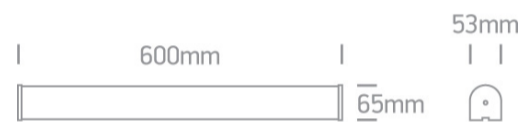

16 Bathroom & Mirror>The Mirror LED Round Aluminium + PC

38115C/W

15W LED fitting ideal for installation above the bathroom mirror, IP44.

Supplied with non-dimmable LED driver.

Complies with standard EN60598-1 and any other specific standards.

Downloads

Dimensions

Gallery

Physical Specification

Item Group	16 Bathroom & Mirror
Family	The Mirror LED Round Aluminium + PC
Order Code	38115C/W
Colour	Chrome
Material	Aluminium
Diffuser Material	PC
Shape	Rectangular

Length	600mm
Width	65mm
Height	53mm
Surface Wall	Yes
Indoor	Yes

Electrical Characteristics

Gear	Built In
Fitting + Driver	
Input Voltage	220-240V
50 Hz	Yes
60 Hz	Yes
Safety Class	
Power(Watts)	15W
IP Rating	IP44
Light Source	LED built in
Dimmable	No
F Mark	

Illumination Data

Colour Temperature	3000K
Lumen Output	1300lm
Light Efficiency	86,67lm/W
CRI	80
Illumination Diagram	

Packing Info

Box Length	62cm
Box Width	6cm
Box Height	7,5cm
Box Weight	0,7kg
Pcs/Carton	10
Barcode	5291889055808
HS Code	9405409900