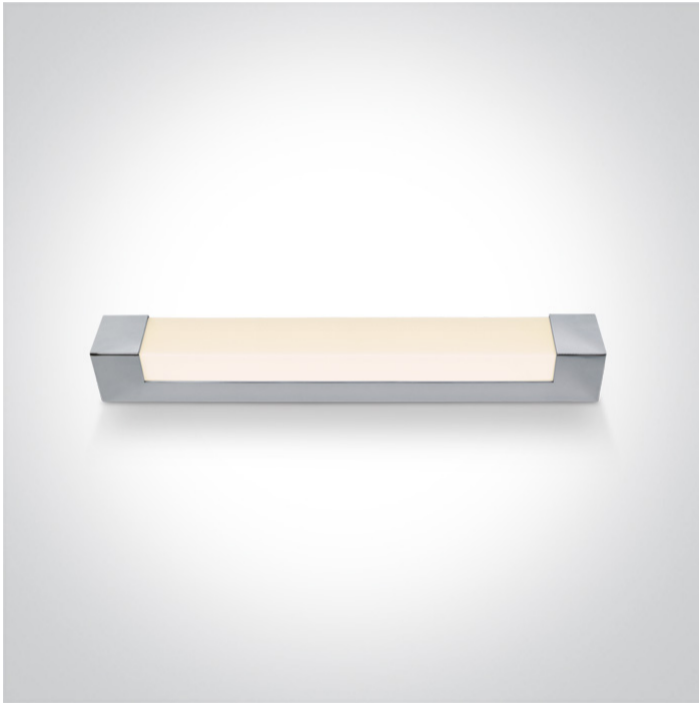

16 Bathroom & Mirror>The Mirror 60cm Range For T8 LED Tubes

38114GE/C

Mirror Light for 60cm T8 LED Tubes IP44.

Complies with standard EN60598-1 and any other specific standards.

Downloads

Dimensions

Gallery

Physical Specification

Product Type

Item Group

Family

Order Code

Colour

Material

Diffuser Material

Gear

16 Bathroom & Mirror

The Mirror 60cm Range For T8 LED Tubes

38114GE/C

Chrome

Die Cast

Acrylic

Shape	Rectangular
Length	660mm
Width	70mm
Height	80mm
Surface Wall	Yes
Indoor	Yes