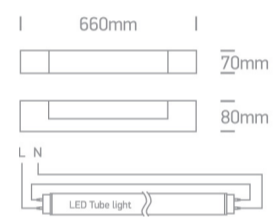

16 Bathroom & Mirror>The Mirror 60cm Range For T8 LED Tubes

38114GE/C

Mirror Light for 60cm T8 LED Tubes IP44.

Complies with standard EN60598-1 and any other specific standards.

Downloads

Dimensions

Gallery

Gear

16 Bathroom & Mirror

The Mirror 60cm Range For T8 LED Tubes

38114GE/C

Chrome

Die Cast

Acrylic

Shape	Rectangular
Length	660mm
Width	70mm
Height	80mm
Surface Wall	Yes
Indoor	Yes

Illumination Data

Illumination Diagram

Packing Info

Box Length	65cm
Box Width	10cm
Box Height	12cm
Box Weight	1,8kg
Pcs/Carton	6
Barcode	5291889041559
HS Code	9405409900

Energy Label

Warranty

2 Years

Weee Directive