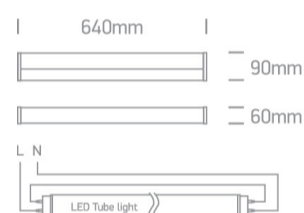

16 Bathroom & Mirror>The Mirror 60cm Range For T8 LED Tubes

38114DE/C

Mirror Light for 60cm T8 LED Tubes IP44.

Complies with standard EN60598-1 and any other specific standards.

Downloads

Dimensions

Gallery

Gear

16 Bathroom & Mirror

The Mirror 60cm Range For T8 LED Tubes

38114DE/C

Chrome

Die Cast

Acrylic

Shape	Circular
Height	640mm
Diameter	60mm
Surface Wall	Yes
Indoor	Yes

Illumination Data

Illumination Diagram

Packing Info

Box Length	64,5cm
Box Width	9cm
Box Height	13cm
Box Weight	1,3kg
Pcs/Carton	6
Barcode	5291889039037
HS Code	9405409900

Energy Label

Warranty

2 Years

Weee Directive