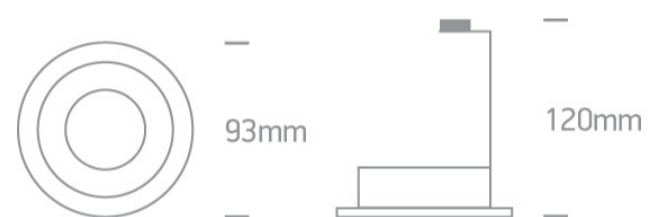

01 Recessed Spots Fixed > The Dark Light Range Aluminium

10105ALG/W

Dark Light Recessed MR16 spot with GU10 lampholder.

Complies with standard EN60598-1 and any other specific standards.

Downloads

Dimensions

Physical Specification

Item Group	01 Recessed Spots Fixed
Family	The Dark Light Range Aluminium
Order Code	10105ALG/W
Colour	White
Material	Aluminium
Shape	Circular
Height	120mm
Diameter	92mm
Cutout Hole Diameter	78mm
Recessed Ceiling	Yes
Depth Required	150mm
Indoor	Yes