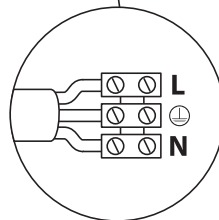

INSTALLATION MANUAL

69054

ecoinground

80 CRI

230V | 15W | IP67 | Stainless steel 316 + tempered glass | Adjustable |
AC LED / 1 gland + Connection box.

Warnings:

1. Make sure that the product is installed properly before connecting to electricity.
2. Do not cover the fitting.
3. Maintenance and installation should only be carried out by a professional electrician.