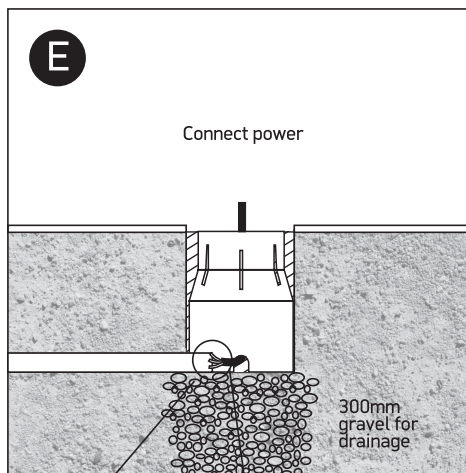

INSTALLATION MANUAL

69054

ecoinground

80 CRI

230V | 15W | IP67 | Stainless steel 316 + tempered glass | Adjustable |
AC LED / 1 gland + Connection box.

Warnings:

1. Make sure that the product is installed properly before connecting to electricity.
2. Do not cover the fitting.
3. Maintenance and installation should only be carried out by a professional electrician.