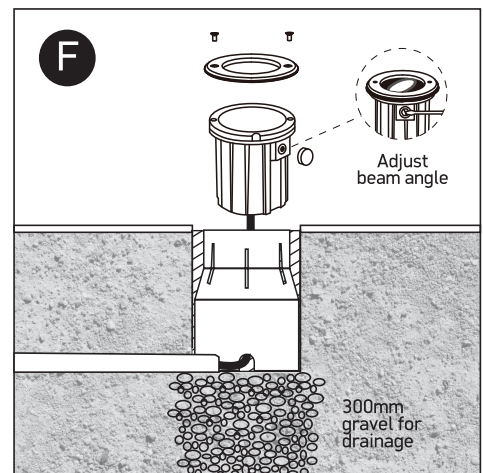

INSTALLATION MANUAL

69054

ecoinground

80 CRI

230V | 15W | IP67 | Stainless steel 316 + tempered glass | Adjustable |
AC LED / 1 gland + Connection box.

Warnings:

1. Make sure that the product is installed properly before connecting to electricity.
2. Do not cover the fitting.
3. Maintenance and installation should only be carried out by a professional electrician.