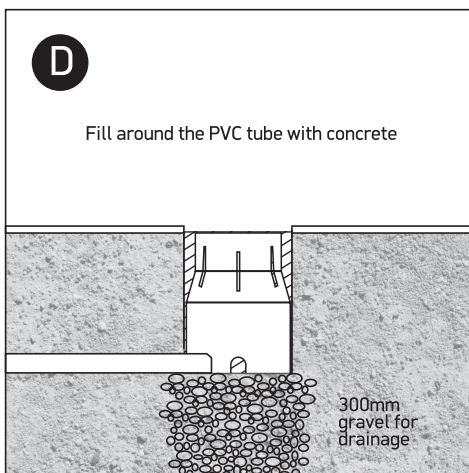

INSTALLATION MANUAL

69054

ecoinground

80 CRI

230V | 15W | IP67 | Stainless steel 316 + tempered glass | Adjustable |
AC LED / 1 gland + Connection box.

Warnings:

1. Make sure that the product is installed properly before connecting to electricity.
2. Do not cover the fitting.
3. Maintenance and installation should only be carried out by a professional electrician.