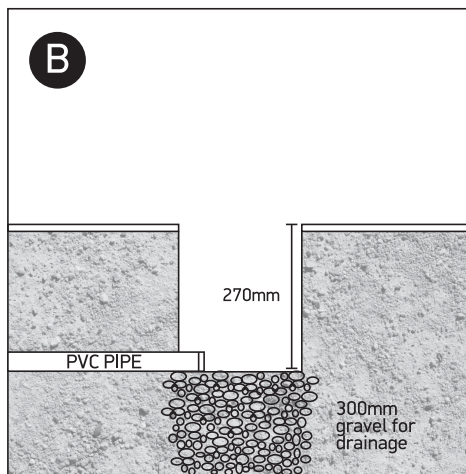

INSTALLATION MANUAL

69054

ecoinground

80 CRI

230V | 15W | IP67 | Stainless steel 316 + tempered glass | Adjustable |
AC LED / 1 gland + Connection box.

Warnings:

1. Make sure that the product is installed properly before connecting to electricity.
2. Do not cover the fitting.
3. Maintenance and installation should only be carried out by a professional electrician.