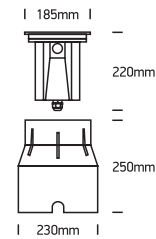

INSTALLATION MANUAL

69054

ecoinground

80 CRI

230V | 15W | IP67 | Stainless steel 316 + tempered glass | Adjustable |
AC LED / 1 gland + Connection box.

Warnings:

1. Make sure that the product is installed properly before connecting to electricity.
2. Do not cover the fitting.
3. Maintenance and installation should only be carried out by a professional electrician.