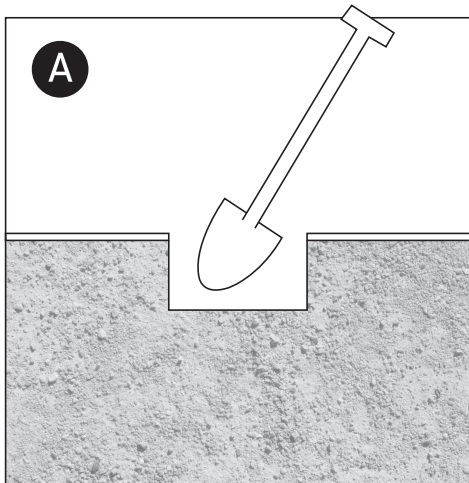

INSTALLATION MANUAL

69054

ecoinground

80 CRI

230V | 15W | IP67 | Stainless steel 316 + tempered glass | Adjustable |
AC LED / 1 gland + Connection box.

Warnings:

1. Make sure that the product is installed properly before connecting to electricity.
2. Do not cover the fitting.
3. Maintenance and installation should only be carried out by a professional electrician.