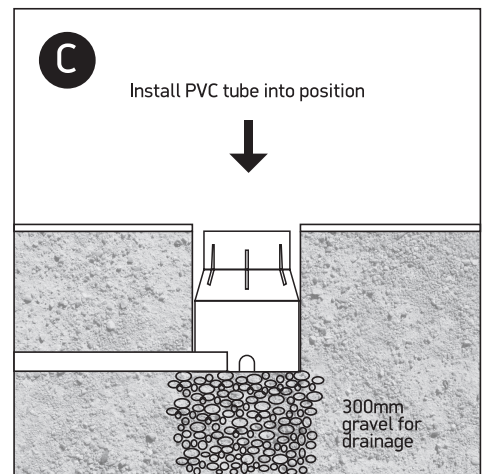

INSTALLATION MANUAL

69054

ecoinground

80 CRI

230V | 15W | IP67 | Stainless steel 316 + tempered glass | Adjustable |
AC LED / 1 gland + Connection box.

Warnings:

1. Make sure that the product is installed properly before connecting to electricity.
2. Do not cover the fitting.
3. Maintenance and installation should only be carried out by a professional electrician.