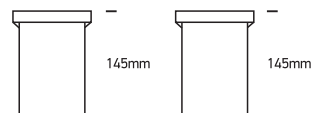

INSTALLATION MANUAL

69046G, 69048G

115mm

100-240V | MR16 | GU10 | 10W | IP67 | Stainless steel 316 | Adjustable
Removable light guide | 2 glands

0800B
Order separately

Warnings:

1. Make sure that the product is installed properly before connecting to electricity.
2. Do not cover the fitting.
3. Maintenance and installation should only be carried out by a professional electrician.