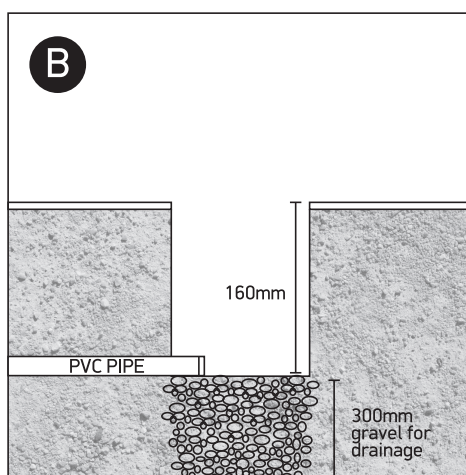

INSTALLATION MANUAL

69046G, 69048G

115mm

100-240V | MR16 | GU10 | 10W | IP67 | Stainless steel 316 | Adjustable
Removable light guide | 2 glands

0800B
Order separately

Warnings:

1. Make sure that the product is installed properly before connecting to electricity.
2. Do not cover the fitting.
3. Maintenance and installation should only be carried out by a professional electrician.