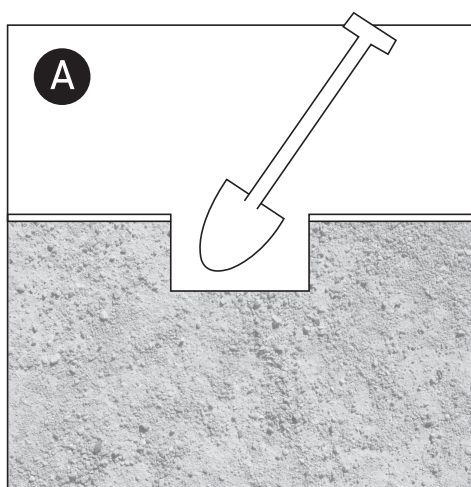

INSTALLATION MANUAL

69046G, 69048G

115mm

100-240V | MR16 | GU10 | 10W | IP67 | Stainless steel 316 | Adjustable
Removable light guide | 2 glands

0800B
Order separately

Warnings:

1. Make sure that the product is installed properly before connecting to electricity.
2. Do not cover the fitting.
3. Maintenance and installation should only be carried out by a professional electrician.