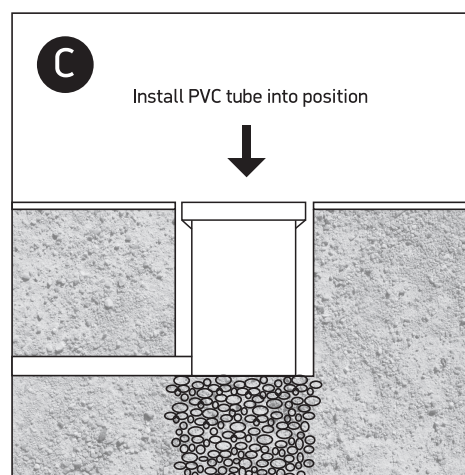

INSTALLATION MANUAL

69046G, 69048G

115mm

100-240V | MR16 | GU10 | 10W | IP67 | Stainless steel 316 | Adjustable
Removable light guide | 2 glands

0800B
Order separately

Warnings:

1. Make sure that the product is installed properly before connecting to electricity.
2. Do not cover the fitting.
3. Maintenance and installation should only be carried out by a professional electrician.