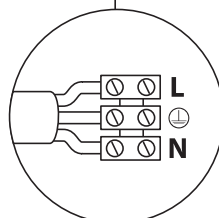

INSTALLATION MANUAL

69046G, 69048G

115mm

100-240V | MR16 | GU10 | 10W | IP67 | Stainless steel 316 | Adjustable
Removable light guide | 2 glands

0800B
Order separately

Warnings:

1. Make sure that the product is installed properly before connecting to electricity.
2. Do not cover the fitting.
3. Maintenance and installation should only be carried out by a professional electrician.