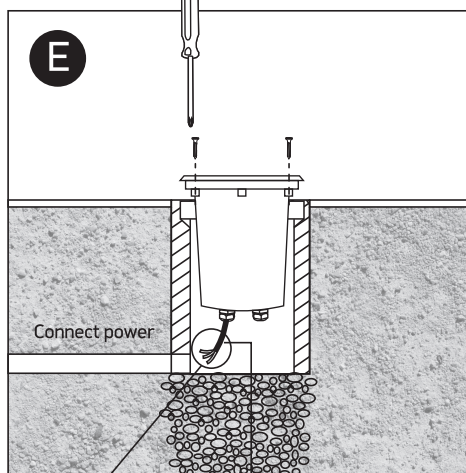

INSTALLATION MANUAL

69046G, 69048G

115mm

100-240V | MR16 | GU10 | 10W | IP67 | Stainless steel 316 | Adjustable
Removable light guide | 2 glands

0800B
Order separately

Warnings:

1. Make sure that the product is installed properly before connecting to electricity.
2. Do not cover the fitting.
3. Maintenance and installation should only be carried out by a professional electrician.