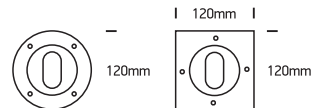

INSTALLATION MANUAL

69046G, 69048G

115mm

100-240V | MR16 | GU10 | 10W | IP67 | Stainless steel 316 | Adjustable
Removable light guide | 2 glands

0800B
Order separately

Warnings:

1. Make sure that the product is installed properly before connecting to electricity.
2. Do not cover the fitting.
3. Maintenance and installation should only be carried out by a professional electrician.