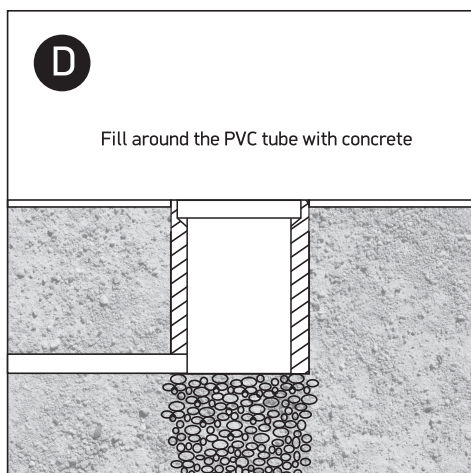

INSTALLATION MANUAL

69046G, 69048G

115mm

100-240V | MR16 | GU10 | 10W | IP67 | Stainless steel 316 | Adjustable
Removable light guide | 2 glands

0800B
Order separately

Warnings:

1. Make sure that the product is installed properly before connecting to electricity.
2. Do not cover the fitting.
3. Maintenance and installation should only be carried out by a professional electrician.