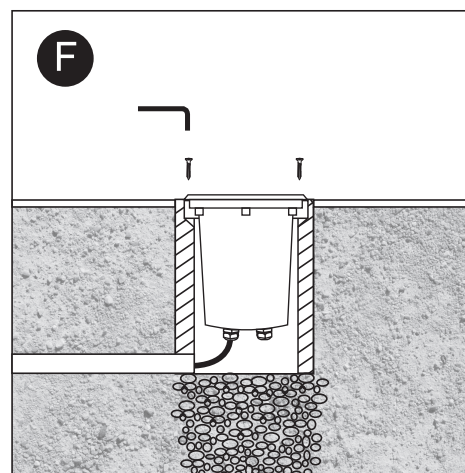

INSTALLATION MANUAL

69046G, 69048G

115mm

100-240V | MR16 | GU10 | 10W | IP67 | Stainless steel 316 | Adjustable
Removable light guide | 2 glands

0800B
Order separately

Warnings:

1. Make sure that the product is installed properly before connecting to electricity.
2. Do not cover the fitting.
3. Maintenance and installation should only be carried out by a professional electrician.